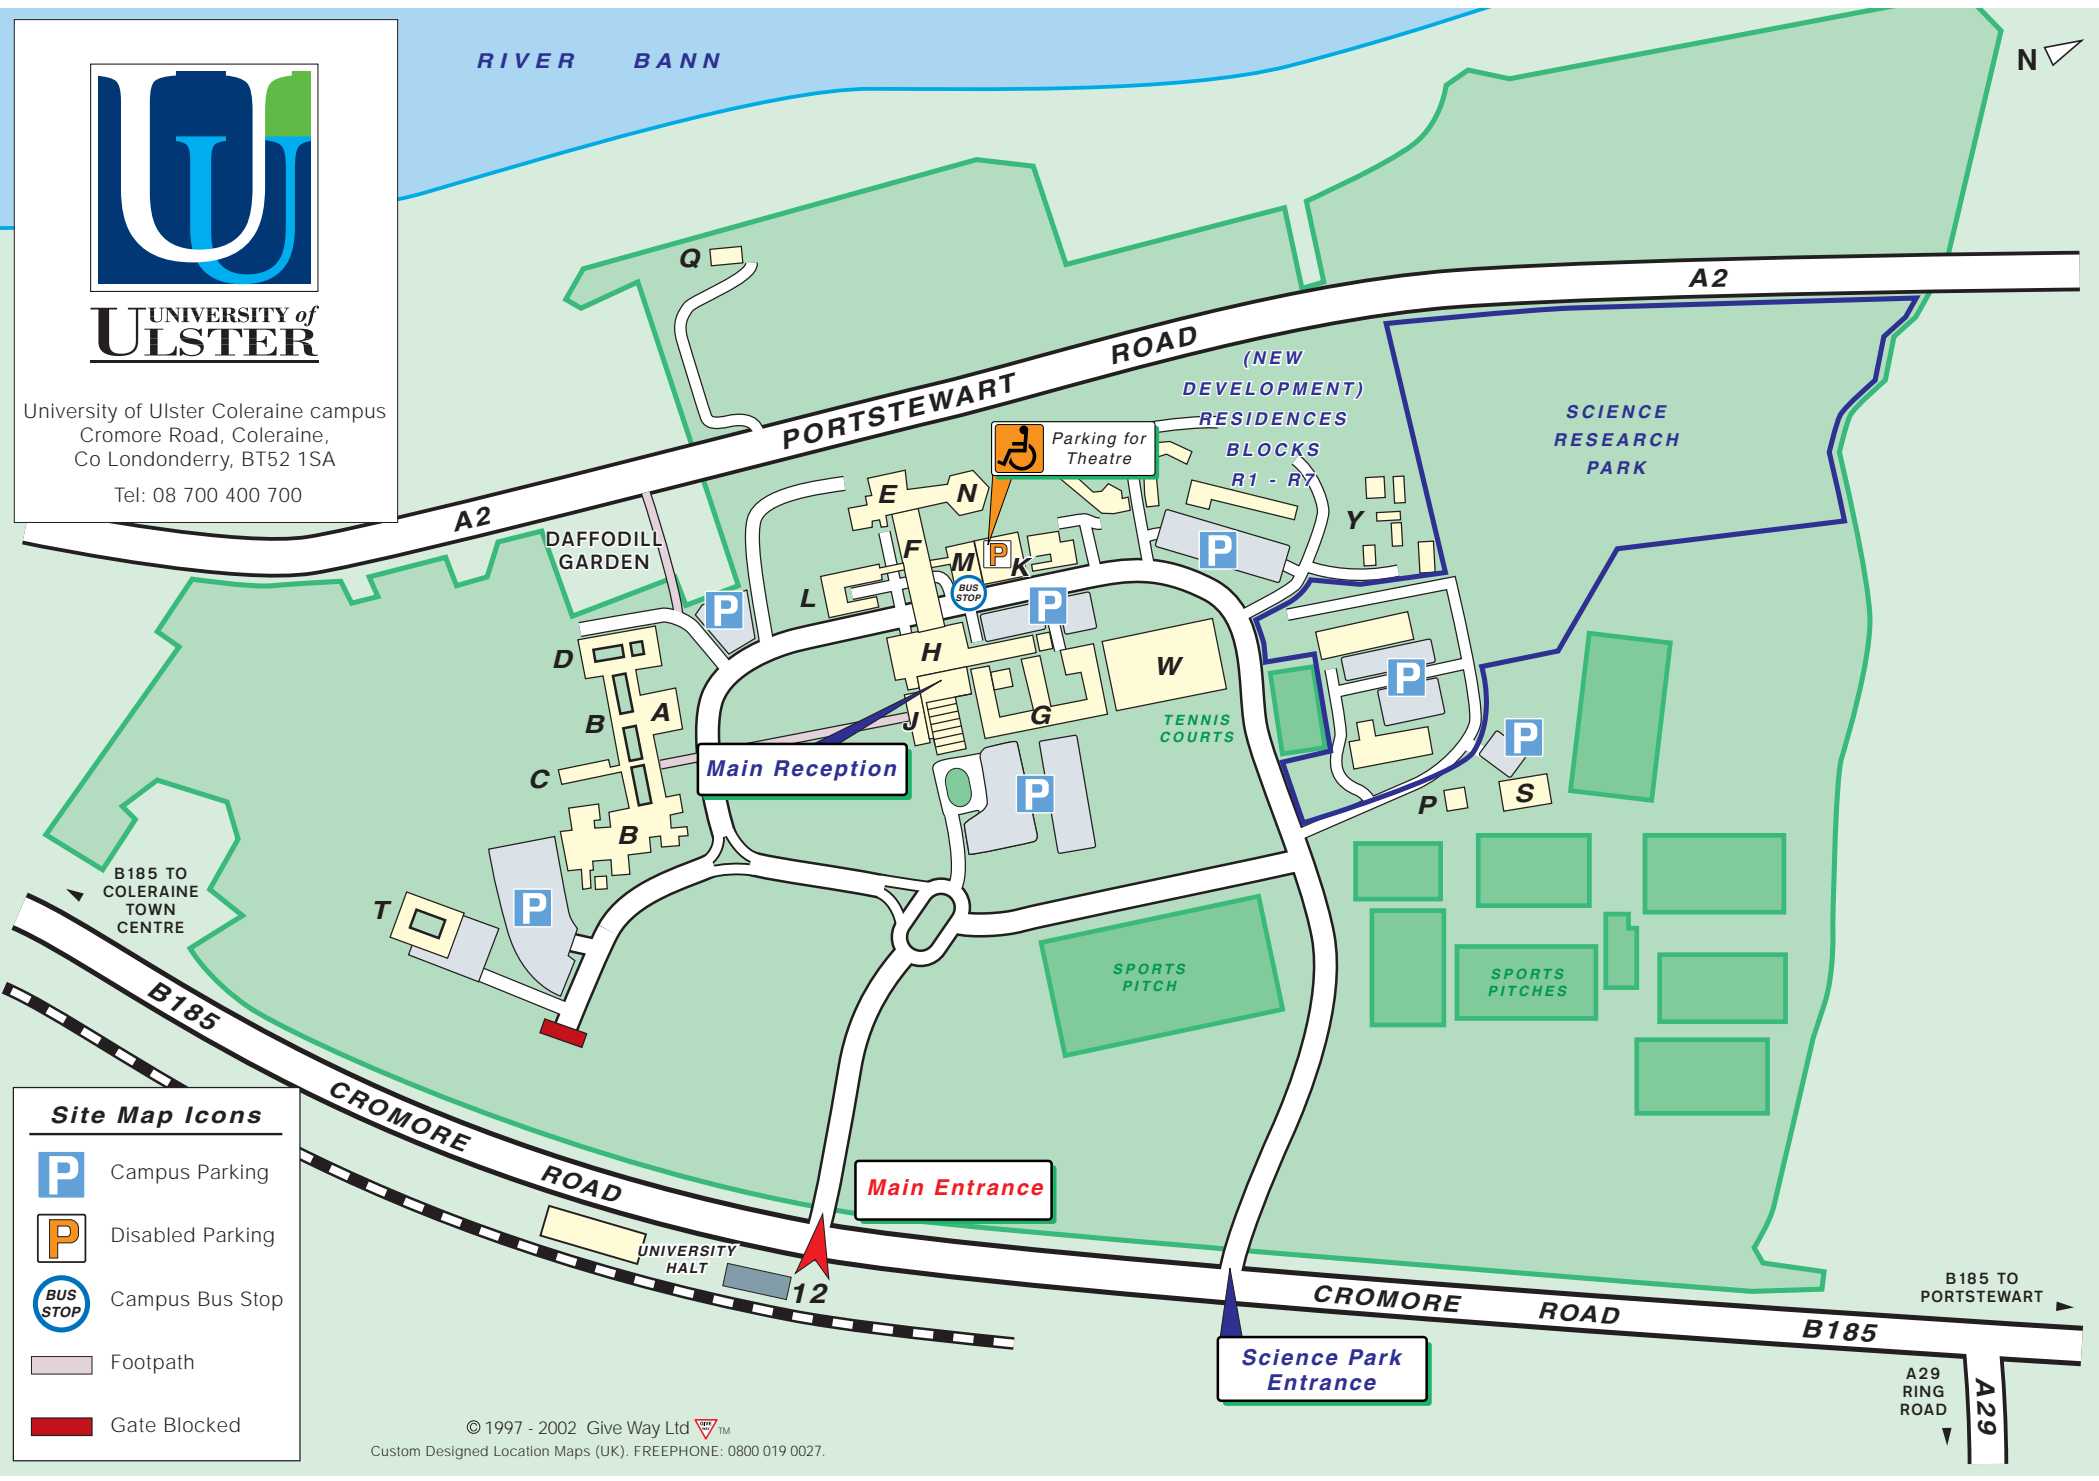

**UNIVERSITY of
ULSTER**

University of Ulster Coleraine campus
Cromore Road, Coleraine,
Co Londonderry, BT52 1SA

Tel: 08 700 400 700

RIVER BANN

Site Map Icons

-  Campus Parking
-  Disabled Parking
-  Campus Bus Stop
-  Footpath
-  Gate Blocked